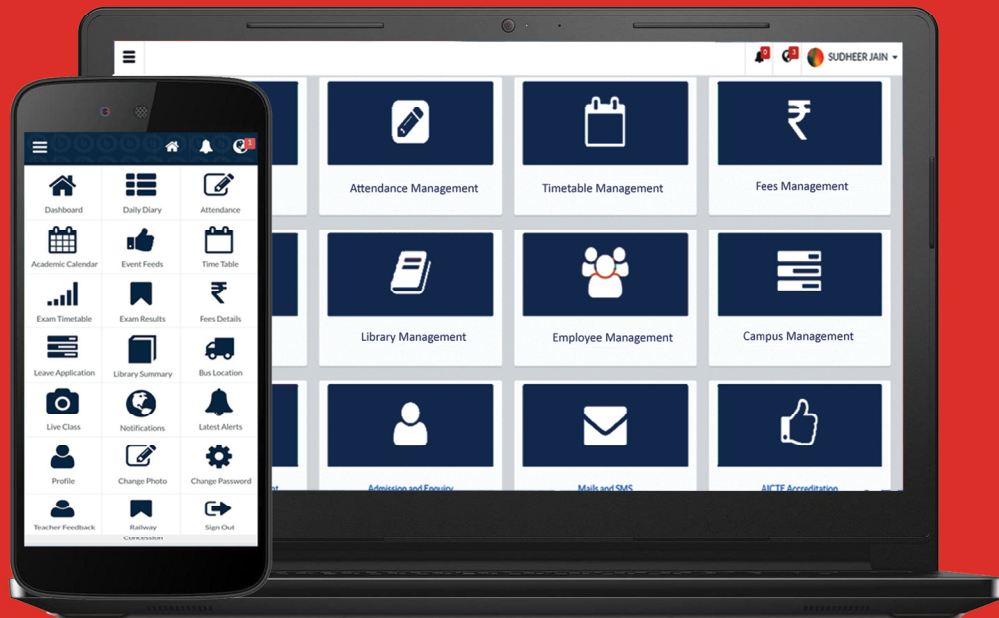

# Let's Connect

Educators, Parents and Students Together

Save Cost

Automation

Go Digital

Communicate

# What is BEEDU-CONNECT

Let's fix school management & communication problems

A most **trusted ERP platform** to fix institute management problems and connect educators, parents and students together to **brings complete automation**, transparent communication and help you to focus on increasing **quality and productivity**.

## How BEEDU-CONNECT Works?

Educators, parents, management and all stakeholders are well connected through mobile app for better communication.

School Signs up & become a tech savvy school with advance ERP & mobile app

Parents download the BEEDU-CONNECT mobile app & login with credentials received on SMS.

Schools perform their day-to-day activities through ERP system by using web portal OR mobile app

Parents instantly receive information & updates related to their child on their mobile app.